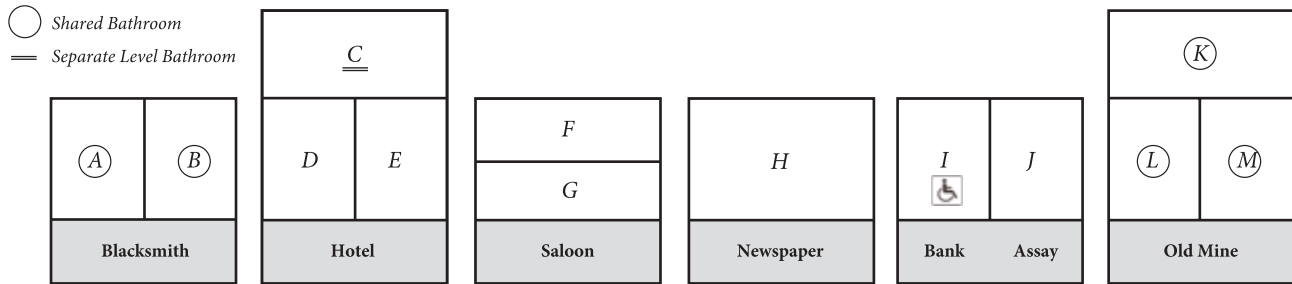

# GUEST ROOM INFORMATION

## GUEST ROOM CONFIGURATIONS

FULL OCCUPANCY: 27 GUESTS / 13 GUESTS ROOMS (Note: Only 10 Guest Rooms if private use bathroom option is required)

Room Name	Room Type	Description	Occupancy	Map
Pawnee Bill	Twin Share Standard Room	King Single Beds, Shared Bathroom, Rustic Western Theme	2	A
Pony Express	Twin Share Bunk Standard Room	King Single Bunks, Shared Bathroom, Rustic Western & Plains Indian Theme	2	B
Billy The Kid	Triple Share Standard Room	Luxury King Single Beds, Separate Level Bathroom, Western Theme	3	C
General Custer	Queen Premium Room	Luxury Queen Bed, En-suite Bathroom, Victorian Elegance Decor	2	D
Buffalo Bill	Queen Premium Room	Luxury Queen Bed, En-suite Bathroom, Victorian Elegance Decor	2	E
Wyatt Earp	Queen Premium Room	Luxury Queen Bed, En-suite Bathroom, Victorian Elegance Decor	2	F
Proprietors Suite	King Luxury Suite	Luxury Super King Bed, En-suite Bathroom, Victorian Elegance Decor	2	G
Doc Holliday	Queen Premium Room	Luxury Queen Bed, En-suite Bathroom, Victorian Elegance Decor	2	H
Jesse James	Queen Premium Room	Luxury Queen Bed, En-suite Bathroom, Victorian Elegance Decor	2	I
Wild Bill Hickok	Queen Premium Room	Luxury Queen Bed, En-suite Bathroom, Victorian Elegance Decor	2	J
Annie Oakley	Queen Standard Room	Queen Bed, Shared Bathroom, Rustic Western & Plains Indian Theme	2	K
Geronimo	Twin Share Bunk Standard Rooms	King Single Bunks, Shared Bathroom, Rustic Western & Plains Indian Theme	2	L
Sitting Bull	Twin Share Bunk Standard Rooms	King Single Bunks, Shared Bathroom, Rustic Western & Plains Indian Theme	2	M

## ACCOMMODATION ONLY BUILDINGS - LAYOUT DIAGRAM

## OLD WEST TOWN BUILDINGS - LAYOUT DIAGRAM